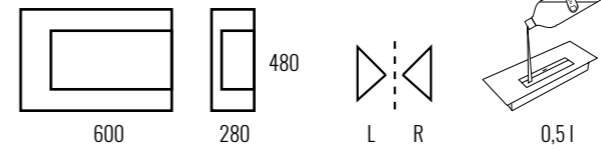

# JULIET

**01** | Wall hanging  
BIOFIREPLACES

QUEBEC

LIMA

OSCAR

PAPA

DELTA 600

DELTA 700